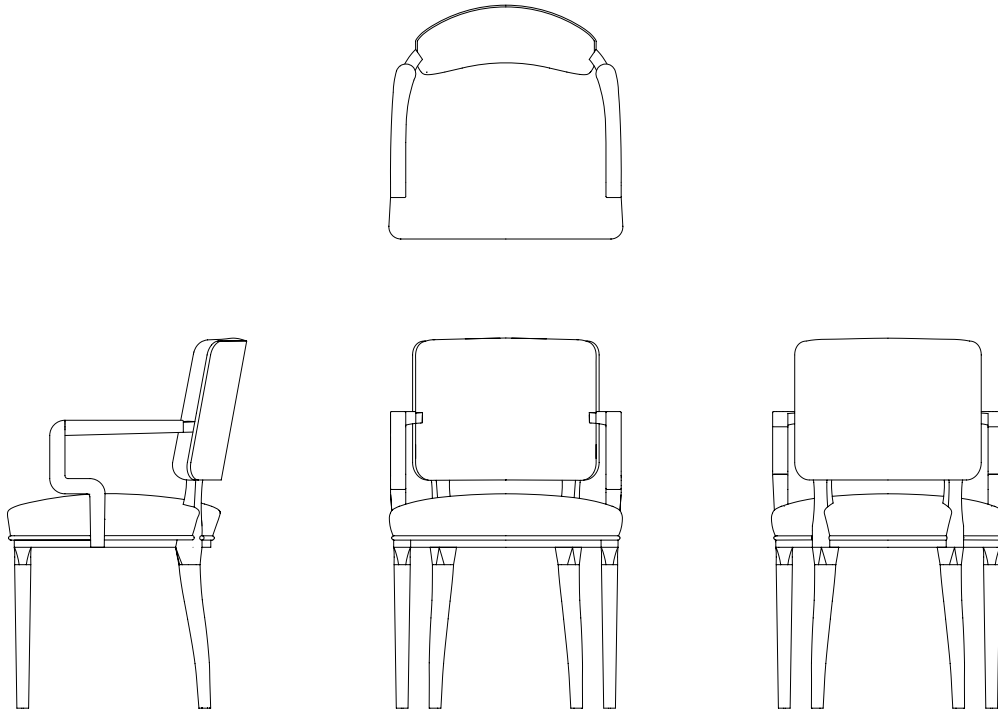

### DIMENSIONS

Height	850mm
Width	535mm
Depth	540mm
Seat Height	480mm
Arm Height	660mm

**TIMBER FINISHES**

American Black  
Walnut - Natural  
Oiled Light

Oak – Oiled

Fumed Oak

American Black  
Walnut - Natural  
Oiled Dark

**DIMENSIONS**

Height	850mm
Width	535mm
Depth	540mm
Seat Height	480mm
Arm Height	660mm

**C.O.M. REQUIRMENTS**

Fabric	2m
Leather	3m <sup>2</sup>

**NOTES**

- Some finishes may carry an up-charge.
- Non-standard finishes and sizes are available, up-charges may apply.
- Standard lead-time is 8 – 14 weeks.
- Finishes are shown for illustrative purposes only. Samples are available from the showroom.